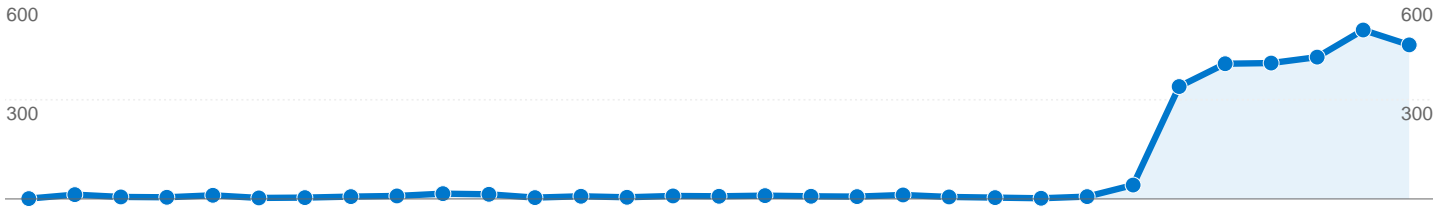

All traffic sources sent 2,787 visits via 18 sources and mediums

Site Usage

Source/Medium	Visits	Pages/Visit	Avg. Time on Site	% New Visits	Bounce Rate
Visits 2,787 % of Site Total: 100.00%	Pages/Visit 3.57 Site Avg: 3.57 (0.00%)	Avg. Time on Site 00:02:45 Site Avg: 00:02:45 (0.00%)	% New Visits 94.80% Site Avg: 94.62% (0.19%)	Bounce Rate 48.73% Site Avg: 48.73% (0.00%)	
google / cpc	2,498	3.52	00:02:44	96.16%	48.48%
implant-danger.com / referral	102	3.44	00:01:47	89.22%	57.84%
(direct) / (none)	78	5.41	00:05:14	75.64%	33.33%
zahnprinz.ch / referral	35	3.83	00:00:46	94.29%	65.71%
google / organic	20	2.50	00:02:39	90.00%	70.00%
dentakademia.com / referral	19	3.84	00:01:12	68.42%	52.63%
actimplant.com / referral	11	3.45	00:03:50	90.91%	45.45%
100mat.ru / referral	6	2.67	00:00:54	83.33%	50.00%
notify.nobelbiocare.com / referral	4	1.75	00:02:21	50.00%	50.00%
fr.babelfish.yahoo.com / referral	3	1.33	00:00:06	66.67%	66.67%
yahoo / organic	3	2.33	00:00:29	66.67%	33.33%
by135w.bay135.mail.live.com / referral	2	4.50	00:10:48	0.00%	0.00%
aol / organic	1	2.00	00:00:00	100.00%	100.00%
dogpile.com / referral	1	10.00	00:02:51	100.00%	0.00%
mail.fifthseasonfinancial.com / referral	1	3.00	00:01:24	100.00%	0.00%
search / organic	1	7.00	00:05:04	100.00%	0.00%
webmail.aol.com / referral	1	18.00	00:16:16	0.00%	0.00%
zahnimplantat-gefahr.de / referral	1	1.00	00:00:00	100.00%	100.00%