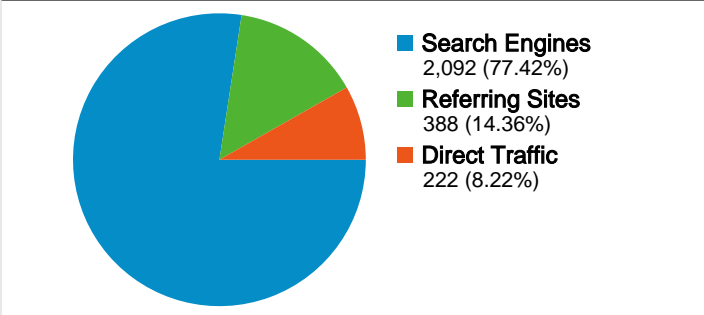

**Site Usage**

**2,702 Visits**

**10,028 Pageviews**

**3.71 Pages/Visit**

**47.19% Bounce Rate**

**00:02:52 Avg. Time on Site**

**92.15% % New Visits**

**Visitors Overview**

**Map Overlay world**

**Traffic Sources Overview**

**Content Overview**

Pages	Pageviews	% Pageviews
/index.html	3,666	36.56%
/marketing.html	1,471	14.67%
/definition.html	841	8.39%
/evolution.html	675	6.73%
/practitioners.html	438	4.37%

## 2,490 people visited this site

2,702 Visits

2,490 Absolute Unique Visitors

10,028 Pageviews

3.71 Average Pageviews

00:02:52 Time on Site

47.19% Bounce Rate

92.34% New Visits

**2,787 visits came from 121 countries/territories**

Site Usage

Visits	Pages/Visit	Avg. Time on Site	% New Visits	Bounce Rate	
<b>2,787</b> % of Site Total: 100.00%	<b>3.57</b> Site Avg: 3.57 (0.00%)	<b>00:02:45</b> Site Avg: 00:02:45 (0.00%)	<b>94.80%</b> Site Avg: 94.62% (0.19%)	<b>48.73%</b> Site Avg: 48.73% (0.00%)	
Country/Territory	Visits	Pages/Visit	Avg. Time on Site	% New Visits	Bounce Rate
United States	<b>974</b>	3.78	00:03:02	96.20%	43.02%
Canada	<b>182</b>	3.47	00:02:34	98.35%	47.80%
China	<b>179</b>	1.70	00:00:41	99.44%	70.95%
India	<b>141</b>	3.79	00:03:58	93.62%	42.55%
United Kingdom	<b>98</b>	4.92	00:03:44	92.86%	31.63%
Australia	<b>87</b>	4.26	00:02:59	95.40%	32.18%
France	<b>86</b>	3.24	00:02:14	86.05%	58.14%
Germany	<b>55</b>	2.91	00:01:52	83.64%	50.91%
Turkey	<b>54</b>	3.15	00:02:02	77.78%	61.11%
Philippines	<b>53</b>	3.15	00:03:24	98.11%	64.15%