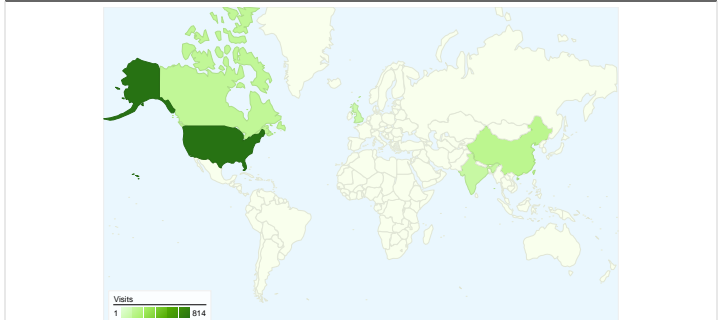

**Site Usage**

**2,702 Visits**

**10,028 Pageviews**

**3.71 Pages/Visit**

**47.19% Bounce Rate**

**00:02:52 Avg. Time on Site**

**92.15% % New Visits**

**Visitors Overview**

**Map Overlay world**

**Traffic Sources Overview**

**Content Overview**

Pages	Pageviews	% Pageviews
/index.html	3,666	36.56%
/marketing.html	1,471	14.67%
/definition.html	841	8.39%
/evolution.html	675	6.73%
/practitioners.html	438	4.37%

## 2,490 people visited this site

2,702 Visits

2,490 Absolute Unique Visitors

10,028 Pageviews

3.71 Average Pageviews

00:02:52 Time on Site

47.19% Bounce Rate

92.34% New Visits

**2,787 visits came from 121 countries/territories**

Site Usage

Visits	Pages/Visit	Avg. Time on Site	% New Visits	Bounce Rate	
<b>2,787</b> % of Site Total: 100.00%	<b>3.57</b> Site Avg: 3.57 (0.00%)	<b>00:02:45</b> Site Avg: 00:02:45 (0.00%)	<b>94.80%</b> Site Avg: 94.62% (0.19%)	<b>48.73%</b> Site Avg: 48.73% (0.00%)	
Country/Territory	Visits	Pages/Visit	Avg. Time on Site	% New Visits	Bounce Rate
United States	<b>974</b>	3.78	00:03:02	96.20%	43.02%
Canada	<b>182</b>	3.47	00:02:34	98.35%	47.80%
China	<b>179</b>	1.70	00:00:41	99.44%	70.95%
India	<b>141</b>	3.79	00:03:58	93.62%	42.55%
United Kingdom	<b>98</b>	4.92	00:03:44	92.86%	31.63%
Australia	<b>87</b>	4.26	00:02:59	95.40%	32.18%
France	<b>86</b>	3.24	00:02:14	86.05%	58.14%
Germany	<b>55</b>	2.91	00:01:52	83.64%	50.91%
Turkey	<b>54</b>	3.15	00:02:02	77.78%	61.11%
Philippines	<b>53</b>	3.15	00:03:24	98.11%	64.15%