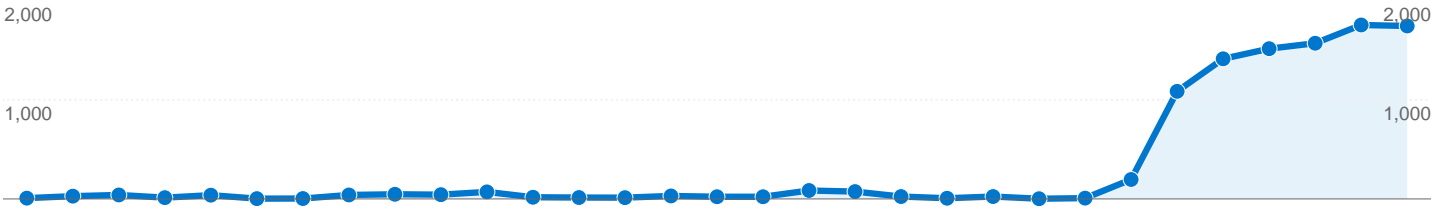

19 URLs were viewed a total of 9,954 times

Content Performance

Pageviews 9,954 % of Site Total: 100.00%	Unique Pageviews 6,802 % of Site Total: 100.00%	Time on Page 00:01:04 Site Avg: 00:01:04 (0.00%)	Bounce Rate 48.73% Site Avg: 48.73% (0.00%)	% Exit 28.00% Site Avg: 28.00% (0.00%)	$ Index $0.00 Site Avg: $0.00 (0.00%)

URL	Pageviews	Unique Pageviews	Time on Page	Bounce Rate	% Exit	$ Index
/index.html	3,963	2,721	00:01:27	48.98%	52.89%	$0.00
/marketing.html	1,417	864	00:01:10	31.03%	16.37%	$0.00
/definition.html	812	546	00:01:17	57.14%	11.95%	$0.00
/evolution.html	642	459	00:01:10	55.56%	14.33%	$0.00
/last_minute.html	465	323	00:01:29	20.00%	17.42%	$0.00
/practitioners.html	419	286	00:00:27	0.00%	5.49%	$0.00
/conclusion.html	395	300	00:00:42	25.00%	11.14%	$0.00
/manufacturers.html	390	263	00:00:20	100.00%	4.10%	$0.00
/protocols.html	283	201	00:00:23	42.86%	5.30%	$0.00
/trial.html	281	198	00:01:02	60.00%	11.03%	$0.00
/components.html	237	172	00:00:50	0.00%	5.06%	$0.00
/remarks.html	232	168	00:00:22	0.00%	3.02%	$0.00
/recognition.html	229	162	00:00:44	0.00%	9.61%	$0.00
/bodies.html	182	132	00:00:31	100.00%	8.24%	$0.00
/babelfish/translate_url_content?lp=en_fr&tr url=http://implant-warning.com/index.html	3	3	00:00:19	66.67%	66.67%	$0.00
/babelfish/translate_url_content?lp=en_fr&tr url=http://implant-warning.com/definition.html	1	1	00:00:00	0.00%	100.00%	$0.00
/search?q=cache:jWy5WdG88NoJ:www.impl ant-warning.com/trial.html+"nobel+biocare"+"ani mal+testing"&hl=de&ct=clnk&cd=1&gl=de	1	1	00:21:22	0.00%	0.00%	$0.00
/search?q=cache:jWy5WdG88NoJ:www.impl ant-warning.com/trial.html+"nobel+biocare"+"ani mal"&hl=de&ct=clnk&cd=2&gl=de	1	1	00:10:35	0.00%	0.00%	$0.00