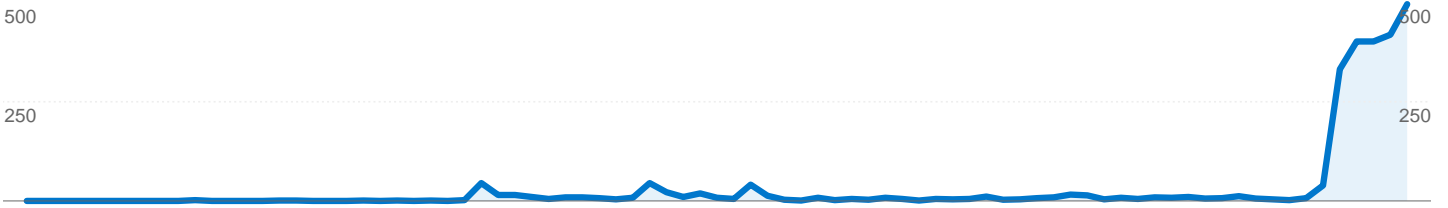

**Site Usage**

**2,702 Visits**

**10,028 Pageviews**

**3.71 Pages/Visit**

**47.19% Bounce Rate**

**00:02:52 Avg. Time on Site**

**92.15% % New Visits**

**Visitors Overview**

**Map Overlay world**

**Traffic Sources Overview**

**Content Overview**

Pages	Pageviews	% Pageviews
/index.html	3,666	36.56%
/marketing.html	1,471	14.67%
/definition.html	841	8.39%
/evolution.html	675	6.73%
/practitioners.html	438	4.37%

## 2,490 people visited this site

2,702 Visits

2,490 Absolute Unique Visitors

10,028 Pageviews

3.71 Average Pageviews

00:02:52 Time on Site

47.19% Bounce Rate

92.34% New Visits