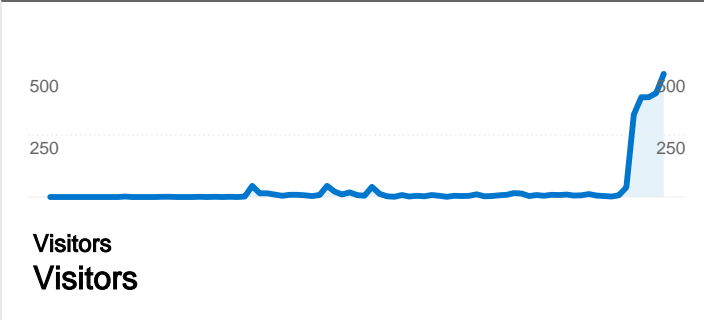

**Site Usage**

**2,702 Visits**

**10,028 Pageviews**

**3.71 Pages/Visit**

**47.19% Bounce Rate**

**00:02:52 Avg. Time on Site**

**92.15% % New Visits**

**Visitors Overview**

## 2,490 people visited this site

2,702 Visits

2,490 Absolute Unique Visitors

10,028 Pageviews

3.71 Average Pageviews

00:02:52 Time on Site

47.19% Bounce Rate

92.34% New Visits