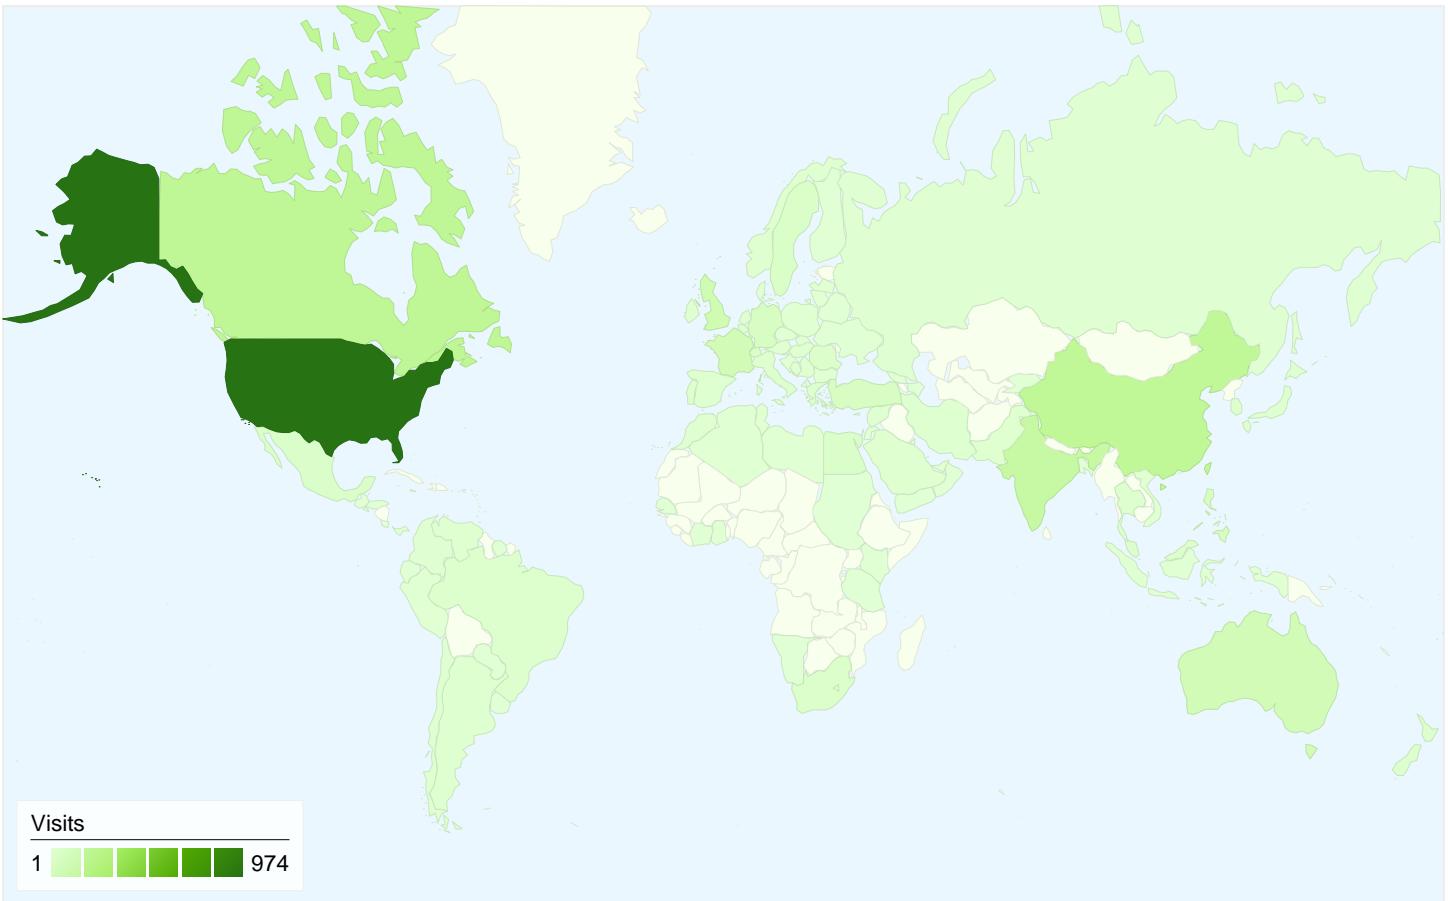

**Map Overlay world**

**Traffic Sources Overview**

**Content Overview**

Pages	Pageviews	% Pageviews
/index.html	3,666	36.56%
/marketing.html	1,471	14.67%
/definition.html	841	8.39%
/evolution.html	675	6.73%
/practitioners.html	438	4.37%

## 2,490 people visited this site

2,702 Visits

2,490 Absolute Unique Visitors

10,028 Pageviews

3.71 Average Pageviews

00:02:52 Time on Site

47.19% Bounce Rate

92.34% New Visits

**2,787 visits came from 121 countries/territories**

Site Usage

Visits	Pages/Visit	Avg. Time on Site	% New Visits	Bounce Rate	
<b>2,787</b> % of Site Total: 100.00%	<b>3.57</b> Site Avg: 3.57 (0.00%)	<b>00:02:45</b> Site Avg: 00:02:45 (0.00%)	<b>94.80%</b> Site Avg: 94.62% (0.19%)	<b>48.73%</b> Site Avg: 48.73% (0.00%)	
Country/Territory	Visits	Pages/Visit	Avg. Time on Site	% New Visits	Bounce Rate
United States	<b>974</b>	3.78	00:03:02	96.20%	43.02%
Canada	<b>182</b>	3.47	00:02:34	98.35%	47.80%
China	<b>179</b>	1.70	00:00:41	99.44%	70.95%
India	<b>141</b>	3.79	00:03:58	93.62%	42.55%
United Kingdom	<b>98</b>	4.92	00:03:44	92.86%	31.63%
Australia	<b>87</b>	4.26	00:02:59	95.40%	32.18%
France	<b>86</b>	3.24	00:02:14	86.05%	58.14%
Germany	<b>55</b>	2.91	00:01:52	83.64%	50.91%
Turkey	<b>54</b>	3.15	00:02:02	77.78%	61.11%
Philippines	<b>53</b>	3.15	00:03:24	98.11%	64.15%